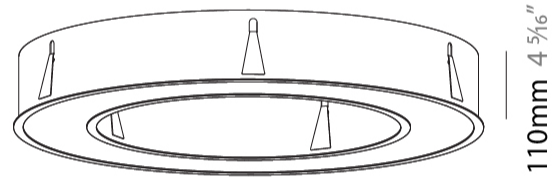

GENERAL

Series: Glorious
Subseries: Glorious
Brand: Prolicht
Division: Architectural
Mounting Type: Recessed
Mounting Location: Ceiling
Subcategory: Ambient

PHYSICAL

Shape: Round
Diameter (mm): 970
Diameter (in): 38 ³/₁₆
Height (mm): 110
Height (in): 4 ⁵/₁₆
Min. Recessing Depth (mm): 120
Min. Recessing Depth (in): 4 ³/₄
Light Distribution: Direct
Weight (kg): 11.164
Weight (lbs): 24.61
Diffuser: [PMMA - Opal or Micro-Prism](#)
Fixture Finish: [SSR / BKV / CWI / CRY / HAB / UFT / ITA / RUA / FTG / MYG / LOD / PUS / FRO / FUP / KIA / POP / BLS / SPG / MEY / GOH / GUM / CHC / COM / ABZ / JAG / OBR / MOS / ROR](#)
Fixture Material: Aluminum
Cut-out Measurements: 960mm / 37 13/16" x 640mm / 25 3/16"

ELECTRICAL

Lamp Type: LED (Zhaga Standard)
Input Wattage (W): 45
Total Output Wattage (W): 36 / 28.8 (3500K)
Dimming: [0-10V Dimming / Phase Dimming (120Vac Only)](#)
Driver Included: Yes
Driver Location: Integrated
Driver Type: Constant Current - 120 / 277Vac
Driver Class: Class 2
Input Voltage (V): 120 - 277
Constant Current (MA): 350 / 900 (3500K)

LED

Color Temperature (°K): [3000 / 3500 / 4000](#)
Max. Delivered Lumen (lm): 4150 / 4302 / 4390
CRI: >80 CRI
Efficiency (%): 65
Lamp Life (hrs): 50000

OPTICAL

RATINGS AND CERTIFICATIONS

Certified By: Certified for North American Standards
IP rating: IP20

PROJECT	
TYPE	
SPECIFIER	
QUANTITY	
DATE	

110mm 4 ⁵/₁₆"

Ø 628mm 24 ³/₄"

Ø 970mm 38 ³/₁₆ "

960mm x 640mm
37 ¹³/₁₆" x 25 ³/₁₆"

120mm
4 ³/₄"

10 - 15mm
³/₈" - ⁹/₁₆"