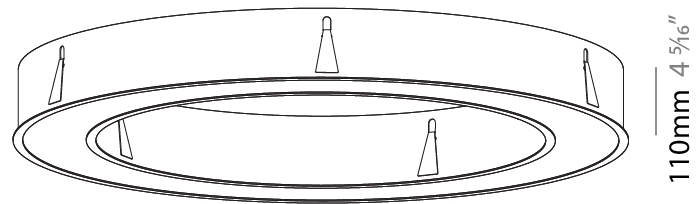

GENERAL

Series: Glorious
Subseries: Glorious
Brand: Prolicht
Division: Architectural
Mounting Type: Recessed
Mounting Location: Ceiling
Subcategory: Ambient

PHYSICAL

Shape: Round
Diameter (mm): 1270
Diameter (in): 50
Height (mm): 110
Height (in): 4 ⁵/₁₆
Min. Recessing Depth (mm): 120
Min. Recessing Depth (in): 4 ³/₄
Light Distribution: Direct
Weight (kg): 15.446
Weight (lbs): 34.05
Diffuser: PMMA - Opal or Micro-Prism
Fixture Finish: SSR / BKV / CWI / CRY / HAB / UFT / ITA / RUA / FTG / MYG / LOD / PUS / FRO / FUP / KIA / POP / BLS / SPG / MEY / GOH / GUM / CHC / COM / ABZ / JAG / OBR / MOS / ROR
Fixture Material: Aluminum
Cut-out Measurements: 1260mm / 49 5/8" x 940mm / 37"

ELECTRICAL

Lamp Type: LED (Zhaga Standard)
Input Wattage (W): 60
Total Output Wattage (W): 48 / 38.4 (3500K)
Dimming: 0-10V Dimming / Phase Dimming (120Vac Only)
Driver Included: Yes
Driver Location: Integrated
Driver Type: Constant Current - 120 / 277Vac
Driver Class: Class 2
Input Voltage (V): 120 - 277
Constant Current (MA): 350 / 600 (3500K)

LED

Color Temperature (°K): 3000 / 3500 / 4000
Max. Delivered Lumen (lm): 5540 / 5733 / 5850
CRI: >80 CRI
Efficiency (%): 65
Lamp Life (hrs): 50000

OPTICAL

RATINGS AND CERTIFICATIONS

Certified By: Certified for North American Standards
IP rating: IP20

PROJECT
TYPE
SPECIFIER
QUANTITY
DATE

Ø 928mm 36 ⁹/₁₆"

Ø 1270mm 50 "

110mm 4 ⁵/₁₆"

1260mm x 940mm
49 5/8" x 37"

120mm
4 3/4"

10 - 15mm
3/8" - 9/16"